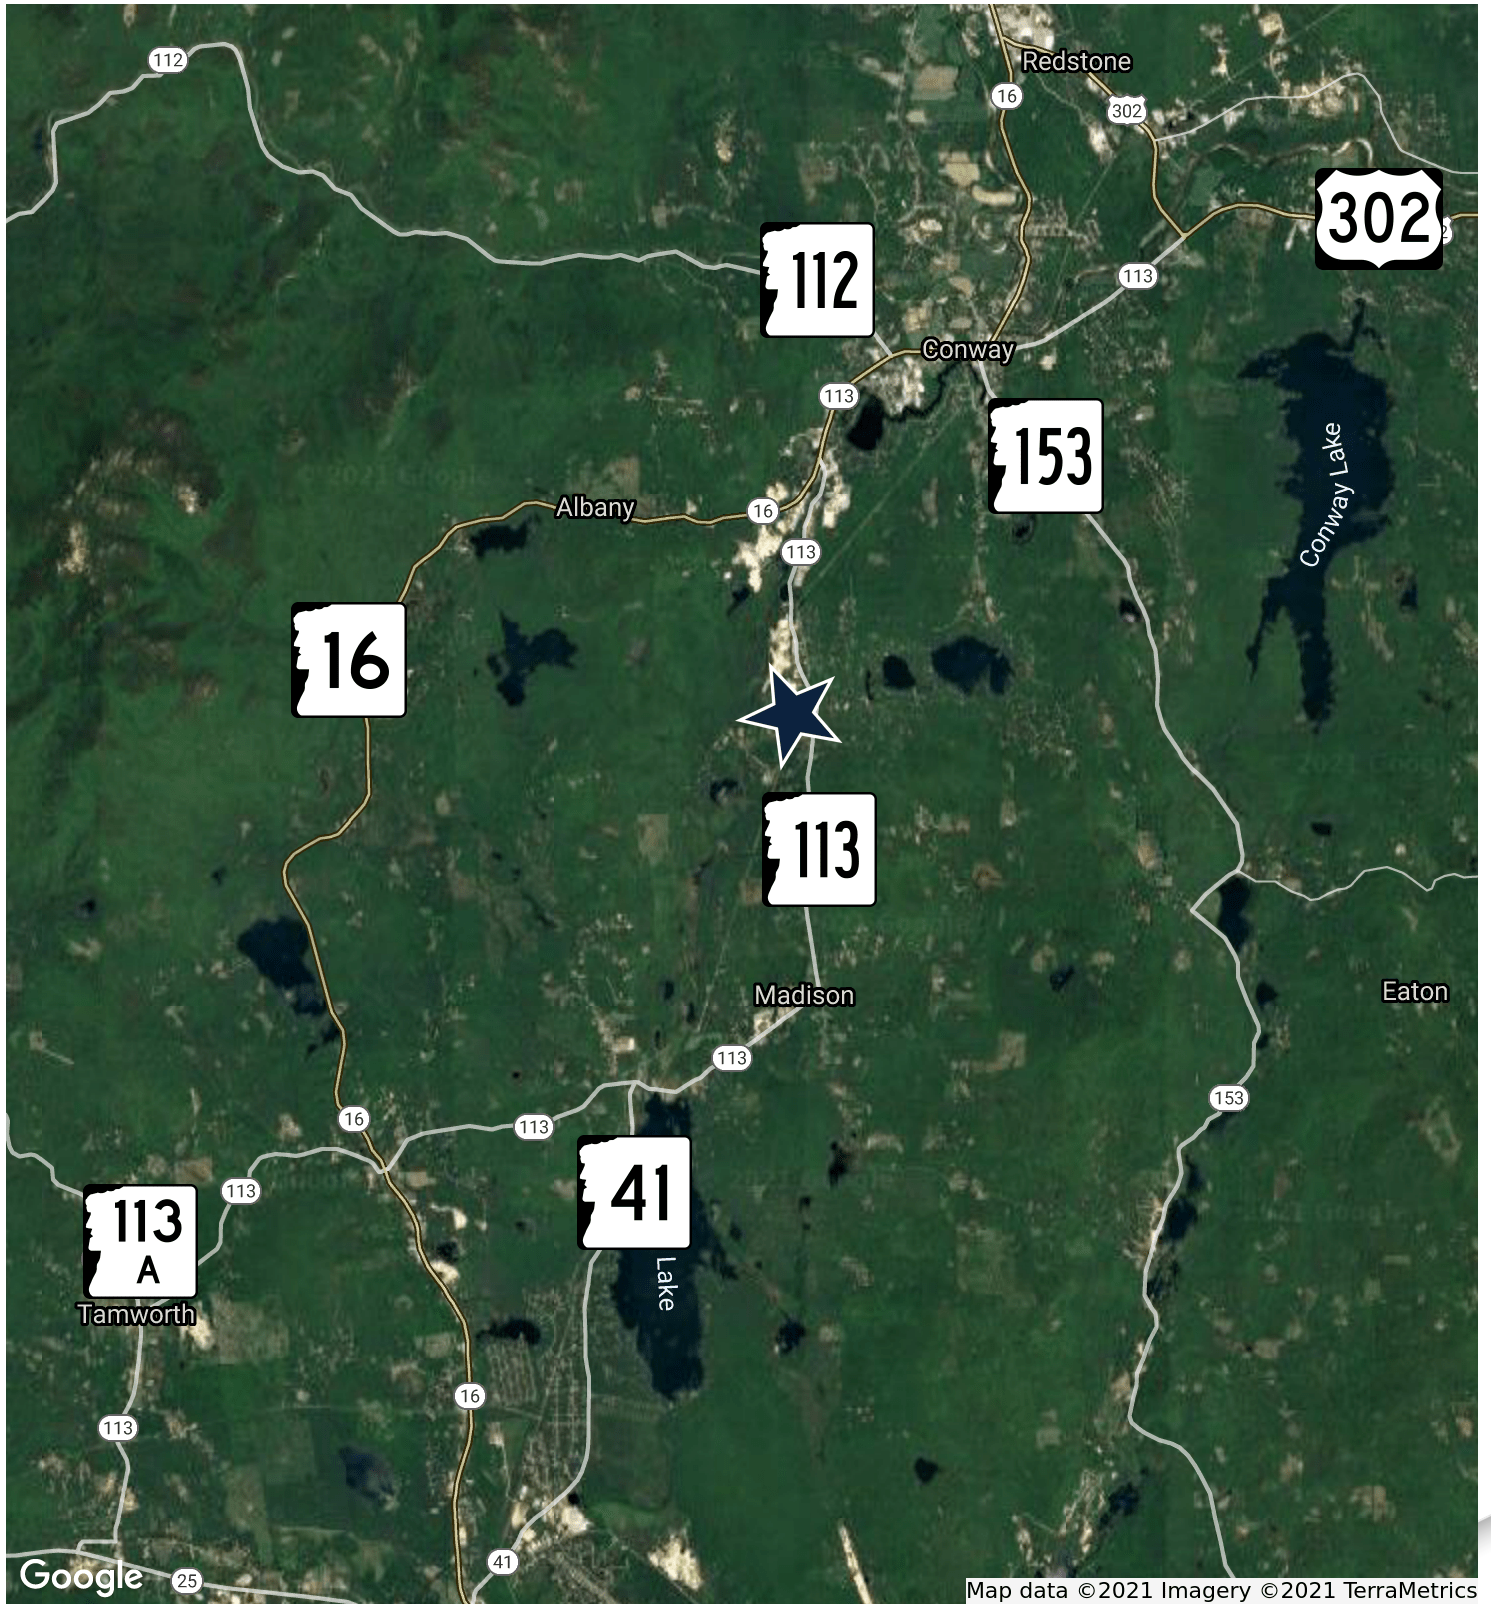

# 5.01 TOTAL ACRES

COMMERCIAL PROPERTY  
AVAILABLE FOR SALE ON  
ROUTE 113

CONTACT:  
DAVID SKINNER 617.999.0057 DSKINNER@STUBBLEBINECOMPANY.COM

EXCLUSIVE OFFERING  
THE  
STUBBLEBINE  
COMPANY

CORFAC INTERNATIONAL

# SITE MAP

# LOCATION MAP