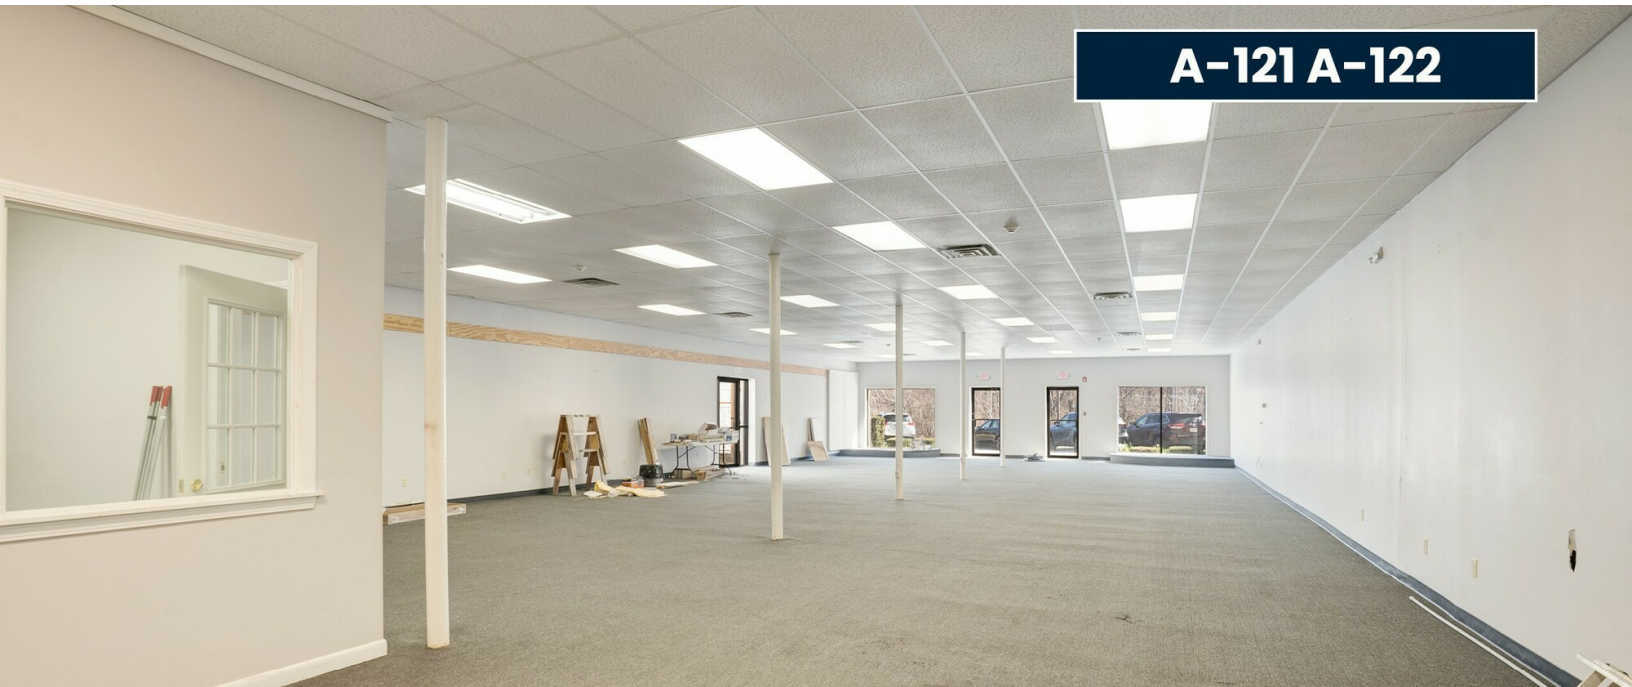

A-121 A-122